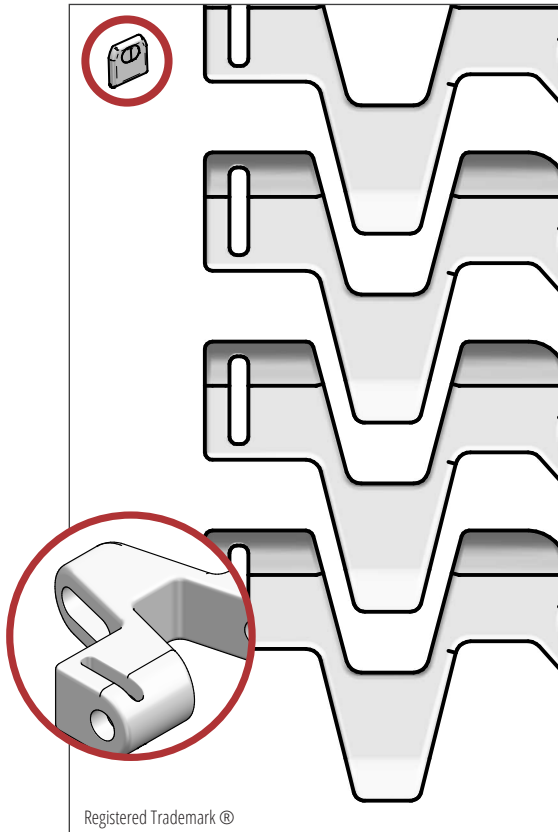

ACCESSORIES

Type	mm
Flights	25, 50, 75
Side Guard	25
Friction Top	Yes
Hooks	Yes