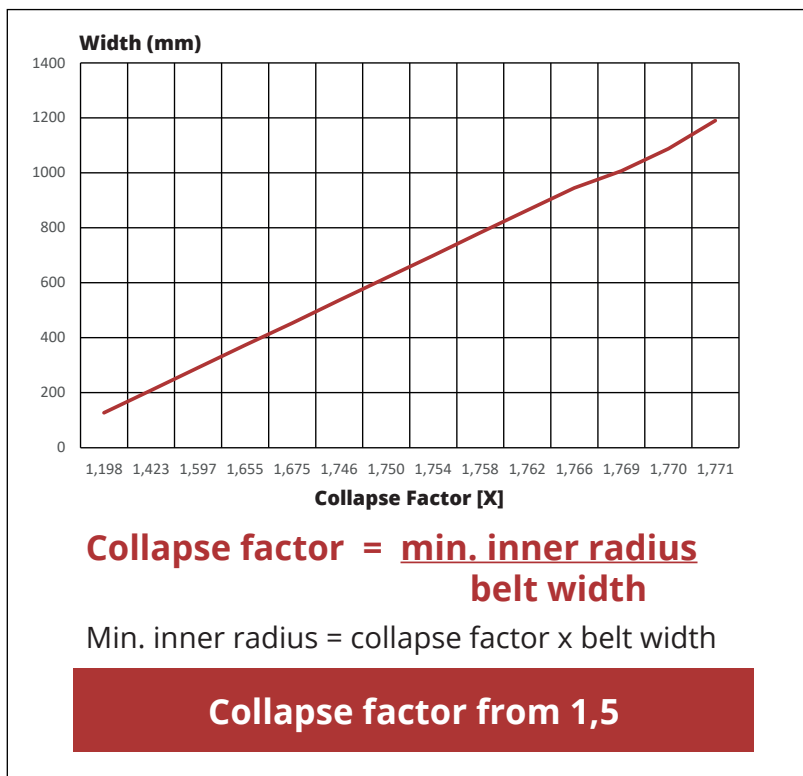

STANDARD WIDTH

Belt width	Min.inner radius.	Belt width.	Min.inner radius
127	152	618	1125
147	183	638	1164
168	220	659	1127
188	260	679	1173
209	297	699	1216
229	336	720	1264
250	378	741	1312
270	419	761	1358
291	465	782	1408
311	504	802	1459
332	543	823	1513
352	581	843	1564
373	617	864	1618
393	652	884	1675
413	688	904	1734
433	723	925	1753
453	763	945	1800
475	810	966	1850
495	856	986	1898
516	906	1007	1944
536	954	1088	2143
557	1000	1190	2404
577	1044		
598	1085