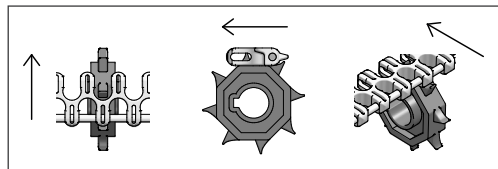

## STANDARD FEATURES

Belt surface	Smooth
Open area	52 %
Strength	The ideal choice for medium-duty transportation
Cleanability	Good
Width interval	Normally 20 mm. E.g: 209 mm, 229 mm etc.

## BELT DATA

Belt materials	Temperature		Rods	Max. belt pull kg/m	Belt weight kg/m <sup>2</sup>	Standard Colours
	Min.	Max.				
PP	+ 5	100	PP	60	4,5	White/Blue
			Nylon	90	4,5	
			Steel	100	10	
POM	- 43	95	PP	75	7	Natural/Blue
			Nylon	110	7	
			Steel	150	12,5	

## ACCESSORIES

Type	mm
Flights	25, 50, 75
Side Guard	25
Friction Top	Yes
Hooks	Yes

## SPROCKET DATA

A = Outside, B = Pitch, C = Inside, D = Pitch Circle Diameter

No. Teeth	A	B	C	D	Hub Width	Round Bore		Square Bore	
	mm	mm	mm	mm		mm	Inch	mm	Inch
8	74	62	50	66	20	20 / 25	¾ / 1	25	
12	106	94	82	98	20	20 / 25 / 30 / 40	¾ / 1 / 1¼	25 / 40	1½
20	173	161	149	162	35	25 / 30 / 40	1 / 1¼	25 / 40	1½